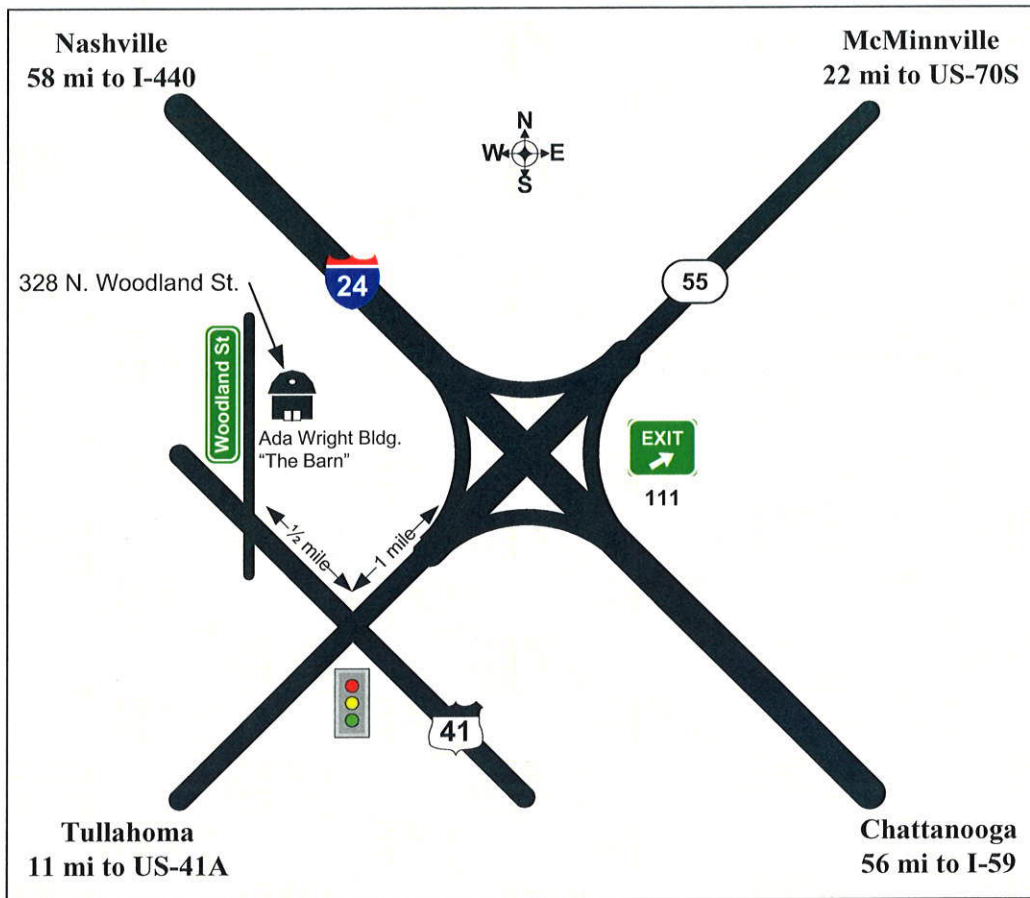

Rounds by
Bob & Rachel Boudrow

Lines by
Rachel Boudrow

Location:
Ada Wright Center
"The Barn"
328 N. Woodland St.
Manchester, TN

Caller
Justin Russell

Rounds and Lines
Bob & Rachel Boudrow

Contact: Tony & Gail [931-455-2786]
E-mail: EstillSpringers@Yahoo.com