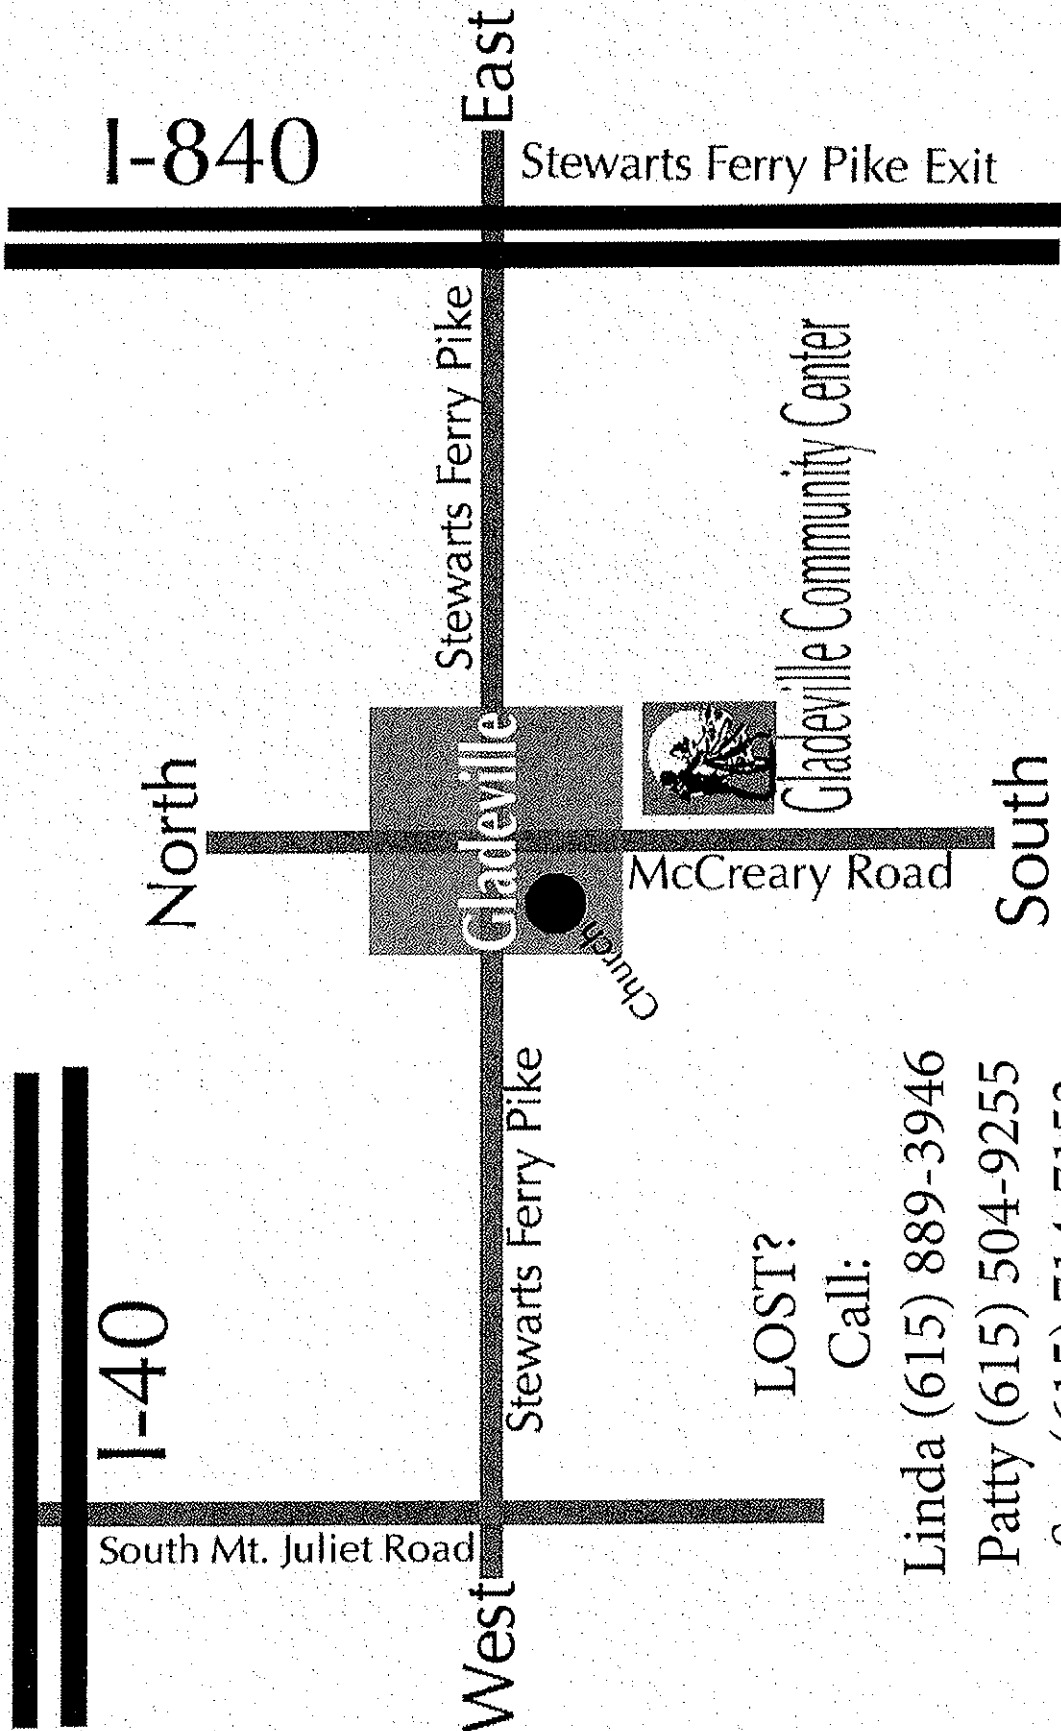

Wilson County Grand Squares Presents

**Dance 7:30-9:30**

\$10 per person

Wilson County Grand Squares • Gladeville Community Center • 95 McCreary Road 37090  
CONTACT: LINDA (615) 889-3946 - PATTY 504-9255- SUE 714-7153

I-840

East

Stewarts Ferry Pike Exit

Stewarts Ferry Pike

Gladeville Community Center

North

Gladeville

McCreary Road

South

Stewarts Ferry Pike

I-40